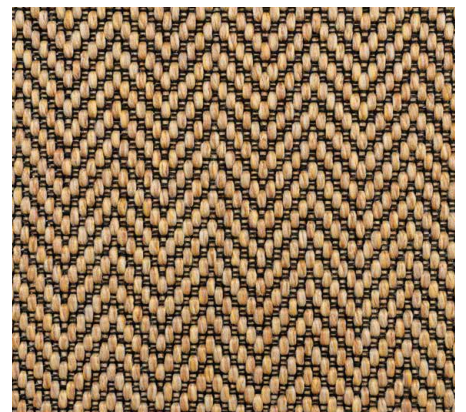

MADE IN
NETHERLANDS

Cordoba

CARPET

Sisal 81