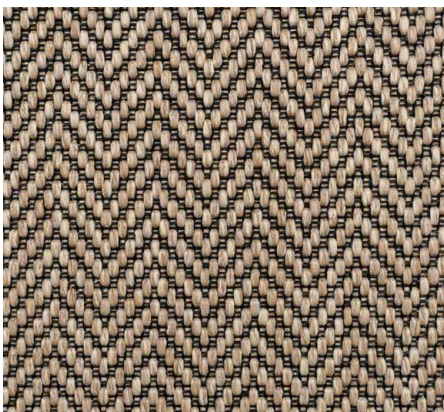

MADE IN
NETHERLANDS

Cordoba

CARPET

4m

MADE IN
NETHERLANDS

Cordoba

CARPET

Grigio 10

Nero 27

Grigio 10

Natural 84

MADE IN
NETHERLANDS

Cordoba

CARPET

Taupe 15

Beige 12