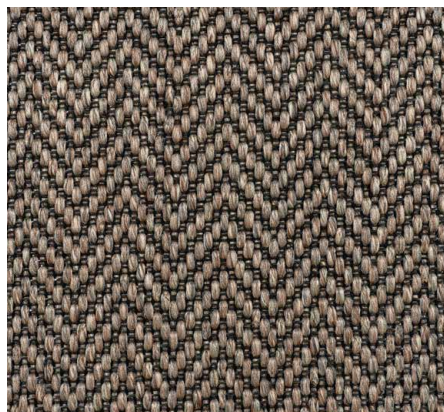

MADE IN
NETHERLANDS

Cordoba

CARPET

4m

MADE IN
NETHERLANDS

Cordoba

CARPET

Grigio 10

Nero 27

Grigio 10

Natural 84

MADE IN
NETHERLANDS

Cordoba

CARPET

Taupe 15

Beige 12